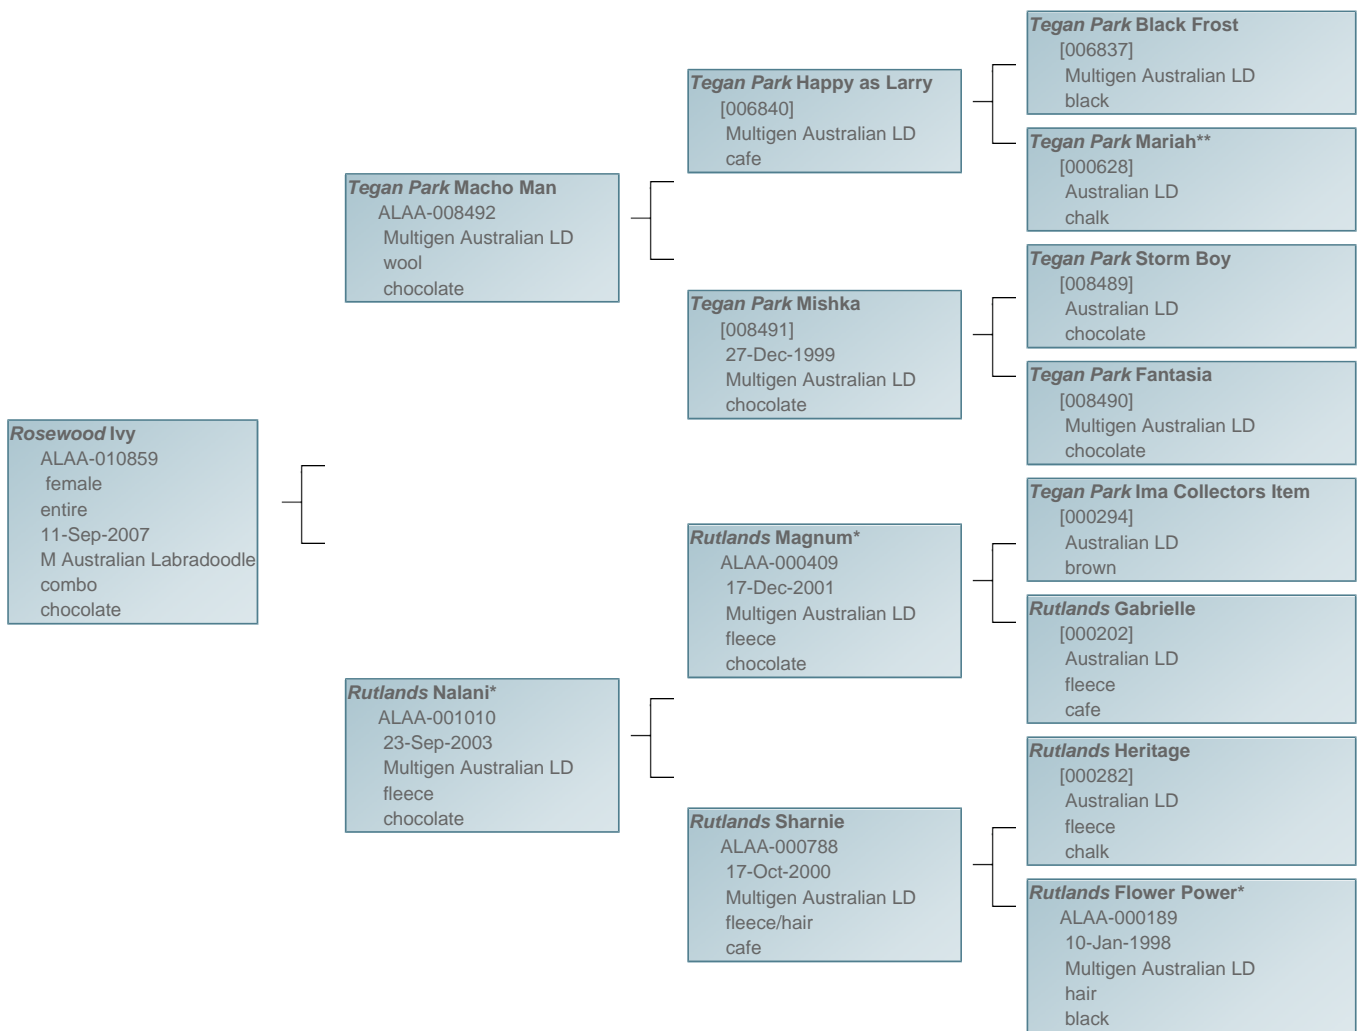

ALAA AUSTRALIAN LABRADOODLE ASSOCIATION OF AMERICA DEDICATED TO RESPONSIBLE BREEDING EST: 2004

- Home About Us Breeder Membership Pet Membership Find a Breeder Breeder Roundtable Get Connected Contact Us

ALAA Home » Member Services » My Dogs » Pedigree

Dog Pedigree - Rosewood Ivy

Rosewood Ivy ALAA-010859 female entire 11-Sep-2007 M Australian Labradoodle combo chocolate

Tegan Park Macho Man ALAA-008492 Multigen Australian LD wool chocolate

Tegan Park Happy as Larry [006840] Multigen Australian LD cafe

Tegan Park Mishka [008491] 27-Dec-1999 Multigen Australian LD chocolate

Rutlands Magnum* ALAA-000409 17-Dec-2001 Multigen Australian LD fleece chocolate